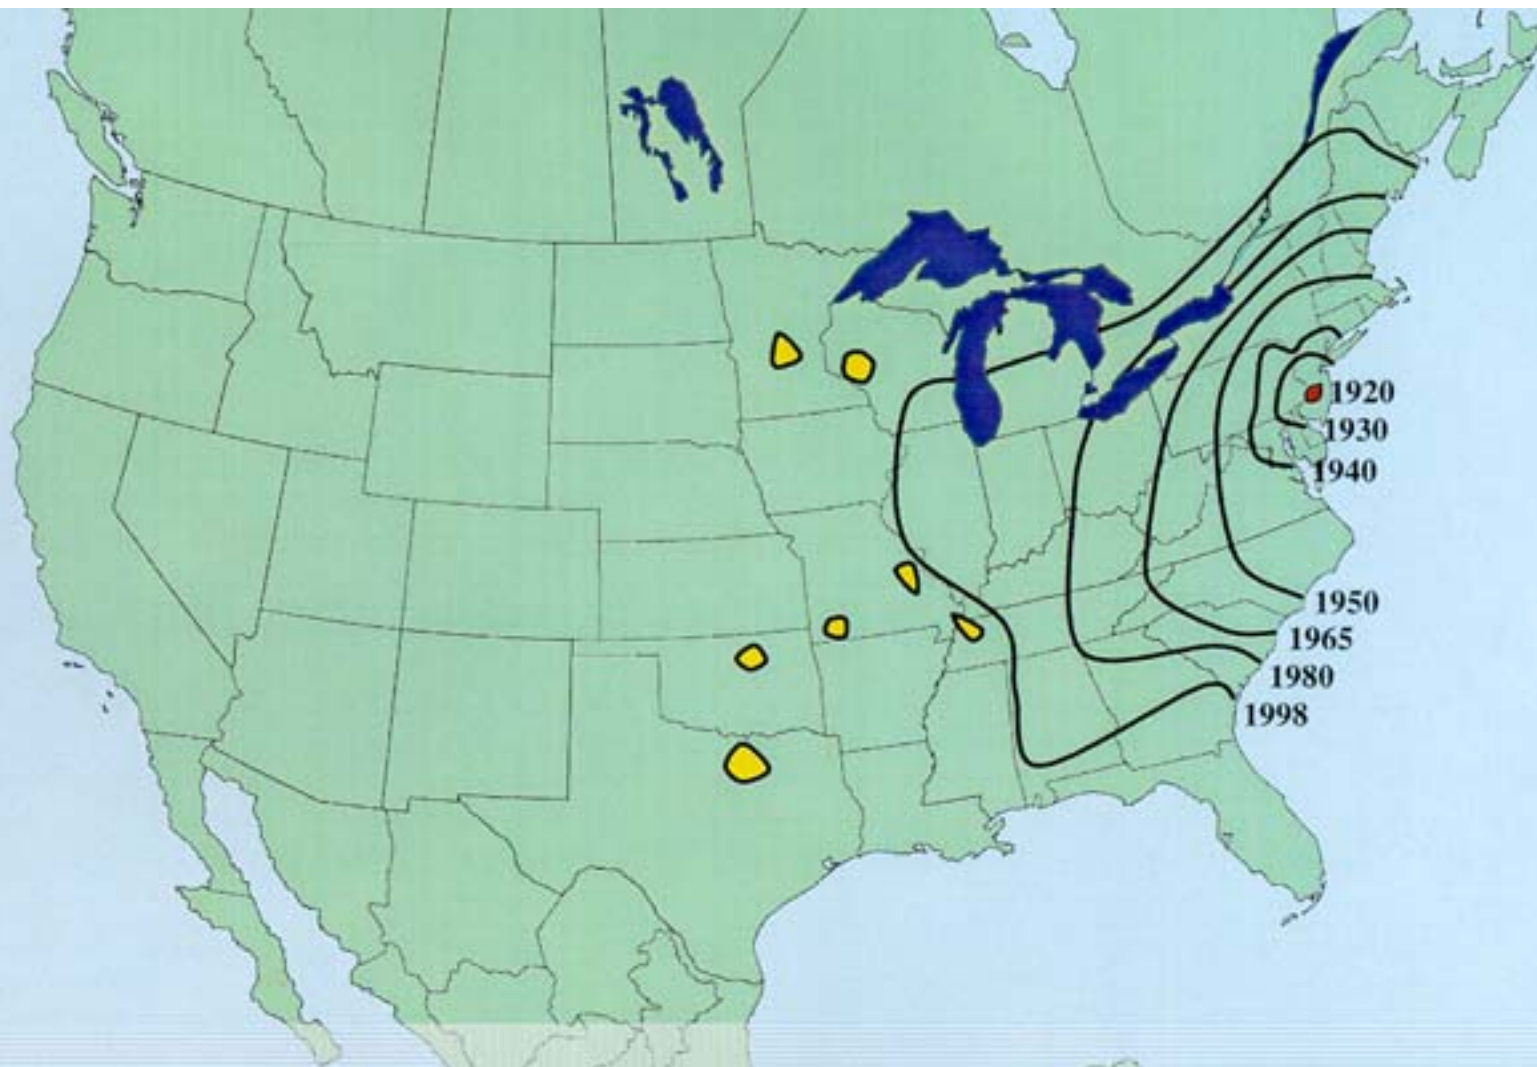

What does it eat?

What does it look like?

What does it do?

BEEBLE

6 legs, wings, and a hard shell

Worm

Caterpillar or worm

Maggot

BUGS

Colorado Potato Beetle

Colorado Potato Beetle Larvae

Striped Cucumber Beetle

Flea Beetles!

Japanese Beetle

The Spread of Japanese Beetle in North America, 1908-1998

JAPANESE BEETLE LIFE CYCLE

JAN FEB MAR APR MAY JUN JUL AUG SEP OCT NOV DEC

Mexican Bean Beetle

UGA1235207

Bean Beetle and Lady Bug Beetle

Cabbage Worm

Tomato Hornworm

4

3